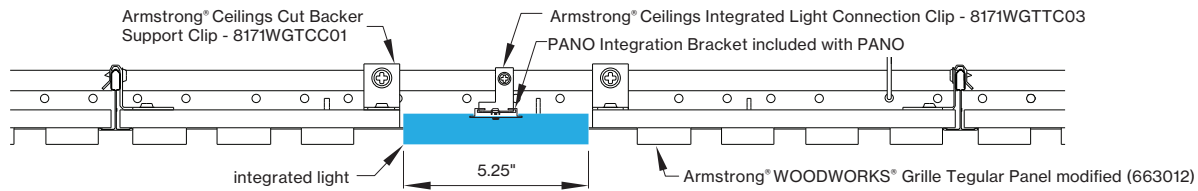

WT5 - ARMSTRONG® WOODWORKS® GRILLE TEGULAR 15/16 PANELS

WT5 view from below

PANO mounting instructions

Get access to the PANO mounting instructions faster by scanning the QR code.

<https://www.xalusa.com/resources/cut-sheets/pano>