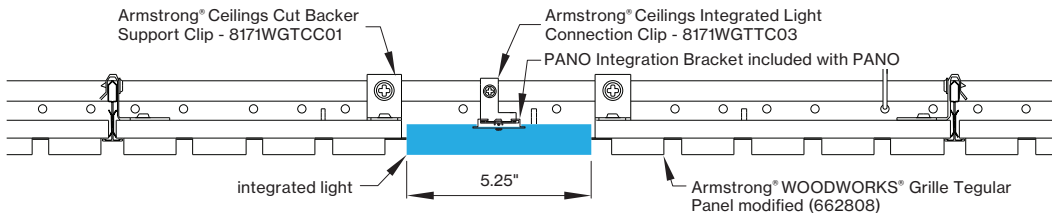

DIMENSIONS

PANO 5.25"

WT9 - ARMSTRONG® WOODWORKS® GRILLE TEGULAR 9/16" PANELS

WT9 view from below