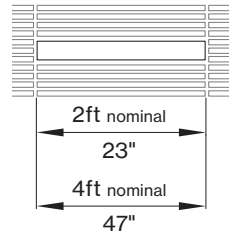

H CRI

CRI > 80 C 8 0
CRI > 90 C 9 0

BASO
basolighting.com
xalusa.com

Technical data

	SIZE TYPE	LED COLOR TEMPERATURE	INPUT WATTS	DELIVERED LM TOTAL	LIGHT DISTRIBUTION	DELIVERED LUMEN DIRECT	OPTICAL EFFICIENCY	LUMINAIRE EFFICACY
PANO 5.25"								
e LED	2' opal	40 K	10.4 W	1100lm	100% down	1100lm	69%	110lm/W
	4' opal		20.7 W	2200lm		2200lm		110lm/W
e ² LED	2' opal	40 K	15 W	1550lm	100% down	1550lm	69%	106lm/W
	4' opal		30 W	3100lm		3100lm		106lm/W
e ²⁺ LED	2' opal	40 K	20.4 W	2000lm	100% down	2000lm	69%	98lm/W
	4' opal		40.8 W	4000lm		4000lm		98lm/W

*Woodworks ceilings are not available in this length. Wood panels need to be cut in the field to fit this length.

INTEGRATED LIGHT CONNECTION CLIP

Armstrong® Ceilings Integrated Light Connection Clip

visit armstrongceilings.com/linearlighting

DIMENSIONS

PANO 5.25"

WT9 - ARMSTRONG® WOODWORKS® GRILLE TEGULAR 9/16" PANELS

WT9 view from below

WT5 - ARMSTRONG® WOODWORKS® GRILLE TEGULAR 15/16 PANELS

WT5 view from below

PANO mounting instructions

Get access to the PANO mounting instructions faster by scanning the QR code.