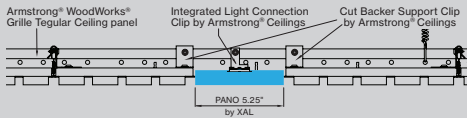

PANO 5.25"

WOODWORKS®

GRILLE TEGULAR 1/16" & 15/16" INTEGRATION

5 YEAR
limited
led warranty

PERFORMANCE

- Coordinates with Woodworks® Grille Tegular & Integration ceiling panel
- Up to 124lm/W
- High performance opal cover
- Remote mountable LED Driver
- Damp rated

WoodWorks® Grille Tegular Ceiling Integration

Grille Tegular Panel

REMOTE MOUNTING

Quick and easy electrical connection

REMOTE MOUNTING

[link to page](#)

ARMSTRONG CEILING TYPES

WARM, AESTHETIC ROOMS