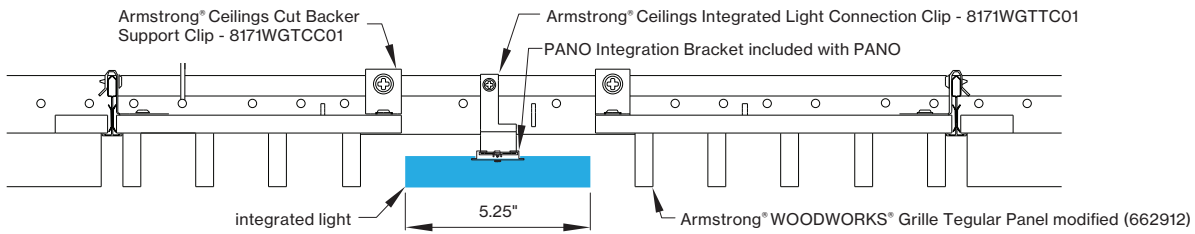

DIMENSIONS

PANO 5.25"

WT9 - ARMSTRONG® WOODWORKS® GRILLE TEGULAR 9/16" PANELS

WT9 view from below